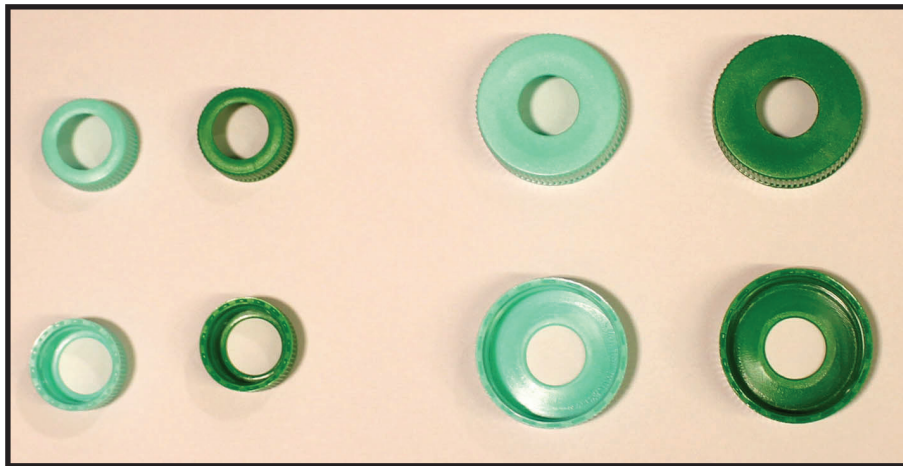

Date: 17 May 2021

Product(s)

1J710, 1J711, 1J720, 1J721, 1J910, 1J911, 1J920, 1J921

Description of Change

Cap color change from teal to green.

Reasons

Availability and lead time improvement with no change to the materials, design, quality, performance, or manufacturing process.

Reference Photo | teal color cap next to new green color cap.